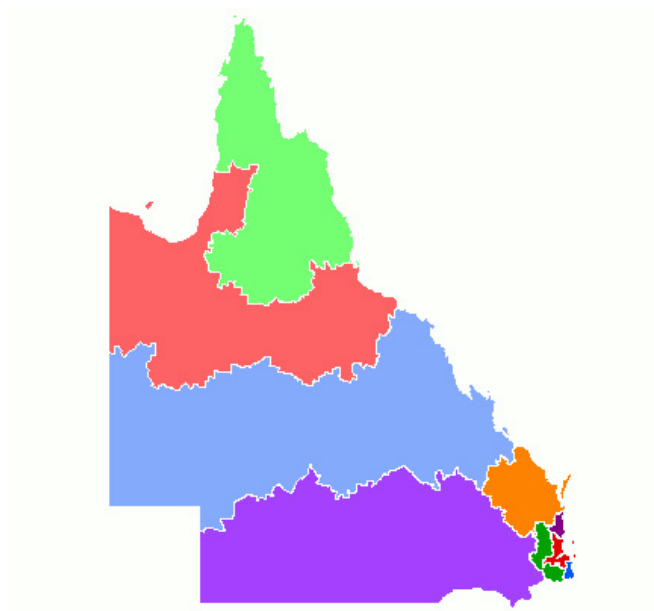

Queensland

- Brisbane
- Darling Downs-South West
- Far North
- Gold Coast
- Mackay-Fitzroy-Central West
- Northern North West
- Sunshine Coast
- West Moreton
- Wide Bay-Burnett