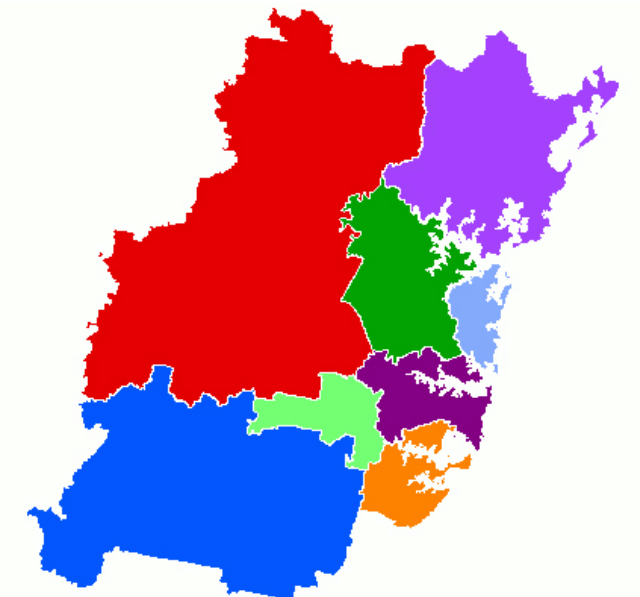

Times are still tough for young unemployed people

August 2010

Australian Council of Social Service

ABS Labour force regions

NSW

-  Hunter
-  Illawarra
-  Murray-Murrumbidgee
-  Newcastle
-  Northern Far West-North Western and Central West
-  Richmond-Tweed and Mid-North Coast
-  South Eastern
-  Sydney
-  Wollongong

Sydney

-  Central Northern Sydney
-  Fairfield-Liverpool
-  Gosford-Wyong
-  Inner Central Sydney
-  Northern Beaches
-  North Western Sydney
-  Outer South Western Sydney
-  St George-Sutherland

Victoria

-  [All Gippsland](#)
-  [Barwon-Western District](#)
-  [Central Highlands-Wimmera](#)
-  [Goulburn-Ovens-Murray](#)
-  [Loddon-Mallee](#)
-  [Melbourne](#)

Melbourne

-  [Inner Eastern Melbourne](#)
-  [Inner Melbourne](#)
-  [Mornington Peninsula](#)
-  [North Eastern Melbourne](#)
-  [North Western Melbourne](#)
-  [Outer Eastern Melbourne](#)
-  [Outer Western Melbourne](#)
-  [South Eastern Melbourne](#)
-  [Southern Melbourne](#)

WA

-  Lower Western WA
-  Perth
-  Remainder-Balance WA

Perth

-  Central Metropolitan
-  East Metropolitan
-  North Metropolitan
-  South East Metropolitan
-  South West Metropolitan

SA

Adelaide

TAS

-  Greater Hobart-Southern
-  Mersey-Lyell
-  Northern