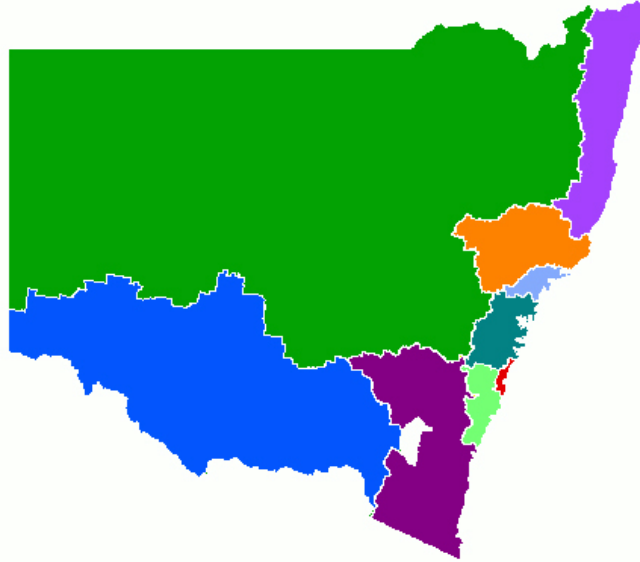

Times are still tough for young unemployed people

August 2010

Australian Council of Social Service

ABS Labour force regions

NSW

-  Hunter
-  Illawarra
-  Murray-Murrumbidgee
-  Newcastle
-  Northern Far West-North Western and Central West
-  Richmond-Tweed and Mid-North Coast
-  South Eastern
-  Sydney
-  Wollongong

Sydney

-  Central Northern Sydney
-  Fairfield-Liverpool
-  Gosford-Wyong
-  Inner Central Sydney
-  Northern Beaches
-  North Western Sydney
-  Outer South Western Sydney
-  St George-Sutherland

Victoria

-  [All Gippsland](#)
-  [Barwon-Western District](#)
-  [Central Highlands-Wimmera](#)
-  [Goulburn-Ovens-Murray](#)
-  [Loddon-Mallee](#)
-  [Melbourne](#)

Melbourne

-  [Inner Eastern Melbourne](#)
-  [Inner Melbourne](#)
-  [Mornington Peninsula](#)
-  [North Eastern Melbourne](#)
-  [North Western Melbourne](#)
-  [Outer Eastern Melbourne](#)
-  [Outer Western Melbourne](#)
-  [South Eastern Melbourne](#)
-  [Southern Melbourne](#)

WA

-  Lower Western WA
-  Perth
-  Remainder-Balance WA

Perth

-  Central Metropolitan
-  East Metropolitan
-  North Metropolitan
-  South East Metropolitan
-  South West Metropolitan

SA

Adelaide

TAS

-  Greater Hobart-Southern
-  Mersey-Lyell
-  Northern