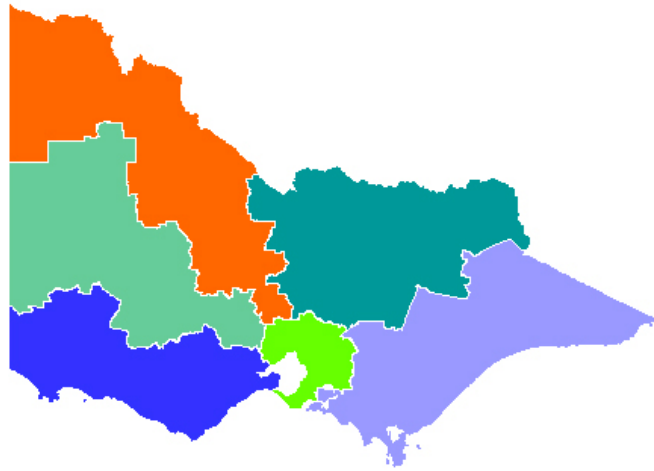

Times are still tough for young unemployed people

August 2010

Australian Council of Social Service

ABS Labour force regions

NSW

-  Hunter
-  Illawarra
-  Murray-Murrumbidgee
-  Newcastle
-  Northern Far West-North Western and Central West
-  Richmond-Tweed and Mid-North Coast
-  South Eastern
-  Sydney
-  Wollongong

Sydney

-  Central Northern Sydney
-  Fairfield-Liverpool
-  Gosford-Wyong
-  Inner Central Sydney
-  Northern Beaches
-  North Western Sydney
-  Outer South Western Sydney
-  St George-Sutherland

Victoria

-  [All Gippsland](#)
-  [Barwon-Western District](#)
-  [Central Highlands-Wimmera](#)
-  [Goulburn-Ovens-Murray](#)
-  [Loddon-Mallee](#)
-  [Melbourne](#)

Melbourne

-  [Inner Eastern Melbourne](#)
-  [Inner Melbourne](#)
-  [Mornington Peninsula](#)
-  [North Eastern Melbourne](#)
-  [North Western Melbourne](#)
-  [Outer Eastern Melbourne](#)
-  [Outer Western Melbourne](#)
-  [South Eastern Melbourne](#)
-  [Southern Melbourne](#)

WA

-  Lower Western WA
-  Perth
-  Remainder-Balance WA

Perth

-  Central Metropolitan
-  East Metropolitan
-  North Metropolitan
-  South East Metropolitan
-  South West Metropolitan

SA

Adelaide

TAS

-  Greater Hobart-Southern
-  Mersey-Lyell
-  Northern